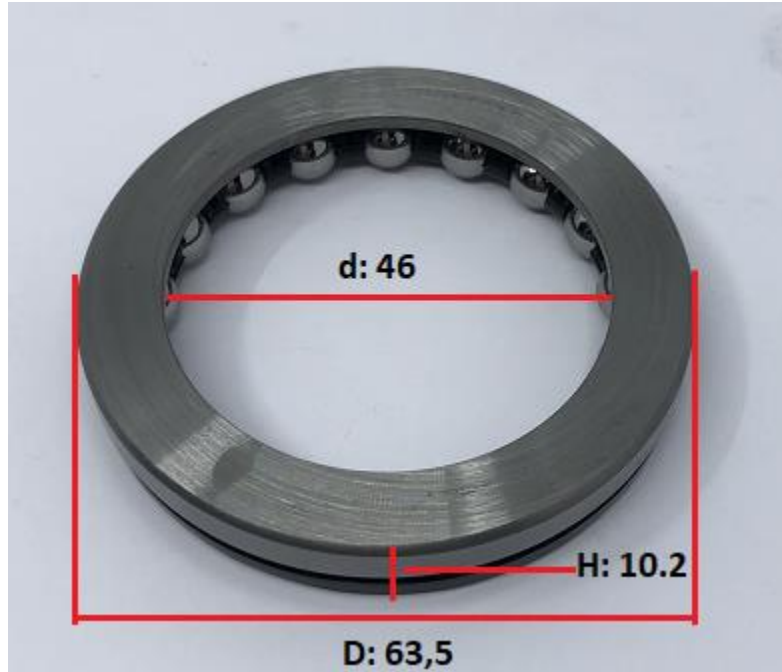

Steering unit bearing Part No. 64210197

| Application |
|--------------|
| TAS65; TAS85 |

More new products at <https://www.atg-components.com/warehouse-news>